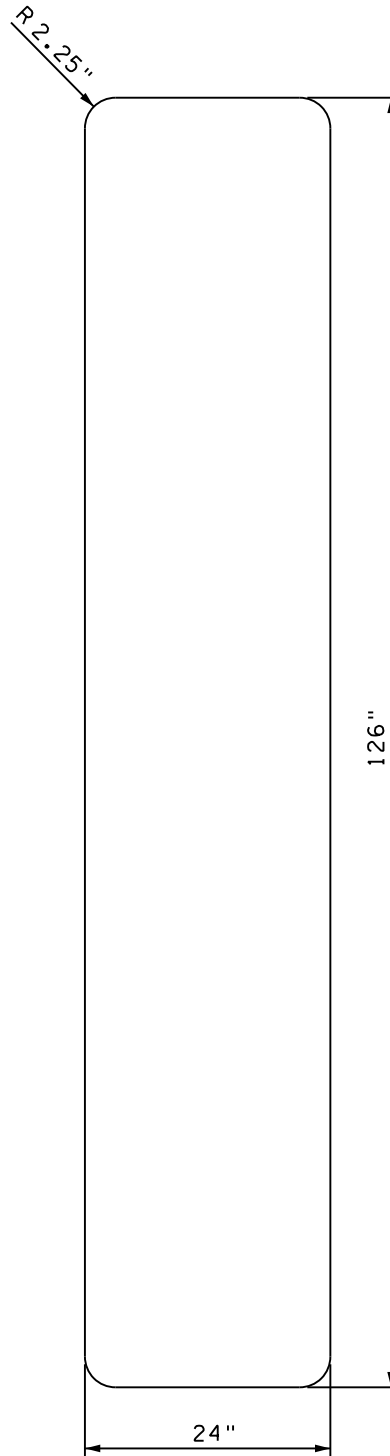

42" x 12" SIGN BLANK
WITH 3/8" HOLES

48" x 12" SIGN BLANK
WITH 3/8" HOLES

60" x 12" SIGN BLANK
WITH 3/8" HOLES

| | | | | |
|-----------------------------------|--|--|----------------------------|---|
| Date: April 16 2018 | ALL DIMENSIONS ARE IN (INCHES) | | NOT TO SCALE | |
| | CITY OF CEDAR RAPIDS Traffic Sign Detail Sign Fabrication | | Developed By: RGriffith | 1 |
| | | | Reviewed By: - | 3 |

66" x 12" SIGN BLANK
WITH 3/8" HOLES

72" x 12" SIGN BLANK
WITH 3/8" HOLES

| | | | | |
|-----------------------------------|--|--|----------------------------|---|
| Date: April 16 2018 | ALL DIMENSIONS ARE IN (INCHES) | | NOT TO SCALE | |
| | CITY OF CEDAR RAPIDS Traffic Sign Detail Sign Fabrication | | Developed By: RGriffith | 2 |
| Reviewed By: - | | | 3 | |

144" x 24" SIGN BLANK
NO HOLES

126" x 24" SIGN BLANK
NO HOLES

Date:
April 16
2018

ALL DIMENSIONS ARE IN (INCHES)

CITY OF CEDAR RAPIDS
Traffic Sign Detail
Sign Fabrication

NOT TO SCALE

Developed By:
RGriffith