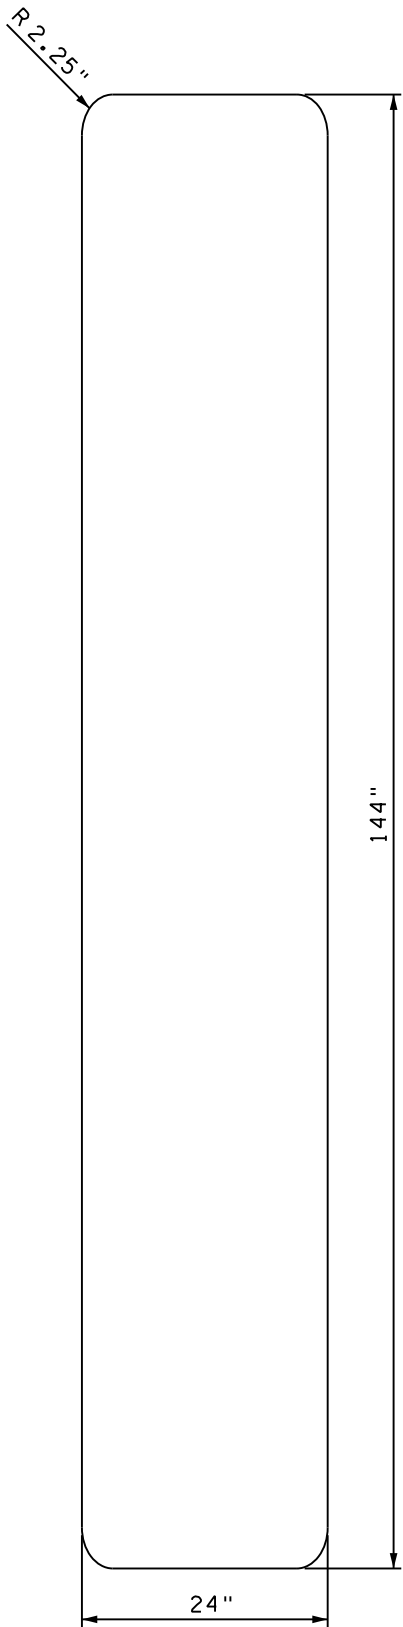

42" x 12" SIGN BLANK
WITH 3/8" HOLES

48" x 12" SIGN BLANK
WITH 3/8" HOLES

60" x 12" SIGN BLANK
WITH 3/8" HOLES

| | | | | |
|-----------------------------------|--|--|----------------------------|---|
| Date: April 16 2018 | ALL DIMENSIONS ARE IN (INCHES) | | NOT TO SCALE | |
| | CITY OF CEDAR RAPIDS Traffic Sign Detail Sign Fabrication | | Developed By: RGriffith | 1 |
| | | | Reviewed By: - | 3 |

66" x 12" SIGN BLANK
WITH 3/8" HOLES

72" x 12" SIGN BLANK
WITH 3/8" HOLES

| | | | | |
|-----------------------------------|--|--|----------------------------|---|
| Date: April 16 2018 | ALL DIMENSIONS ARE IN (INCHES) | | NOT TO SCALE | |
| | CITY OF CEDAR RAPIDS Traffic Sign Detail Sign Fabrication | | Developed By: RGriffith | 2 |
| Reviewed By: - | | | 3 | |

144" x 24" SIGN BLANK
NO HOLES

126" x 24" SIGN BLANK
NO HOLES

Date:
April 16
2018

ALL DIMENSIONS ARE IN (INCHES)

CITY OF CEDAR RAPIDS
Traffic Sign Detail
Sign Fabrication

NOT TO SCALE

Developed By:
RGriffith