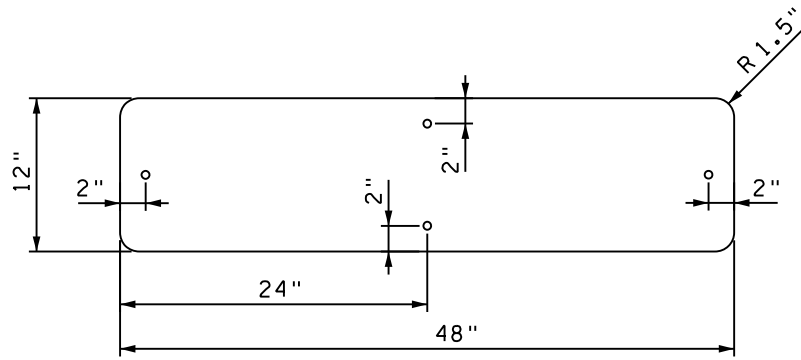

42" x 12" SIGN BLANK
WITH 3/8" HOLES

48" x 12" SIGN BLANK
WITH 3/8" HOLES

60" x 12" SIGN BLANK
WITH 3/8" HOLES

| | | | | |
|-----------------------------------|--|--|----------------------------|---|
| Date: April 16 2018 | ALL DIMENSIONS ARE IN (INCHES) | | NOT TO SCALE | |
| | CITY OF CEDAR RAPIDS Traffic Sign Detail Sign Fabrication | | Developed By: RGriffith | 1 |
| | | | Reviewed By: - | 3 |

66" x 12" SIGN BLANK
WITH 3/8" HOLES

72" x 12" SIGN BLANK
WITH 3/8" HOLES

| | | | | |
|-----------------------------------|--|--|----------------------------|---|
| Date: April 16 2018 | ALL DIMENSIONS ARE IN (INCHES) | | NOT TO SCALE | |
| | CITY OF CEDAR RAPIDS Traffic Sign Detail Sign Fabrication | | Developed By: RGriffith | 2 |
| Reviewed By: - | | | 3 | |

144" x 24" SIGN BLANK
NO HOLES

126" x 24" SIGN BLANK
NO HOLES

Date:
April 16
2018

ALL DIMENSIONS ARE IN (INCHES)

CITY OF CEDAR RAPIDS
Traffic Sign Detail
Sign Fabrication

NOT TO SCALE

Developed By:
RGriffith