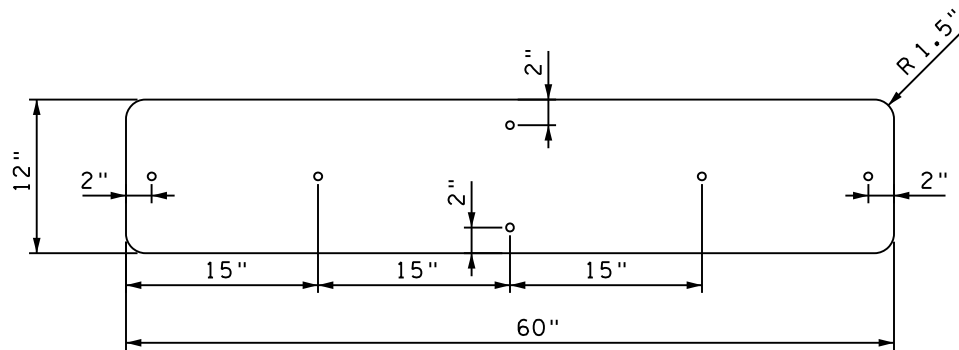

42" x 12" SIGN BLANK
WITH 3/8" HOLES

48" x 12" SIGN BLANK
WITH 3/8" HOLES

60" x 12" SIGN BLANK
WITH 3/8" HOLES

| | | | | |
|-----------------------------------|--|--|----------------------------|---|
| Date: April 16 2018 | ALL DIMENSIONS ARE IN (INCHES) | | NOT TO SCALE | |
| | CITY OF CEDAR RAPIDS Traffic Sign Detail Sign Fabrication | | Developed By: RGriffith | 1 |
| | | | Reviewed By: - | 3 |

66" x 12" SIGN BLANK
WITH 3/8" HOLES

72" x 12" SIGN BLANK
WITH 3/8" HOLES

| | | | | |
|-----------------------------------|--|--|----------------------------|---|
| Date: April 16 2018 | ALL DIMENSIONS ARE IN (INCHES) | | NOT TO SCALE | |
| | CITY OF CEDAR RAPIDS Traffic Sign Detail Sign Fabrication | | Developed By: RGriffith | 2 |
| Reviewed By: - | | | 3 | |

144" x 24" SIGN BLANK
NO HOLES

126" x 24" SIGN BLANK
NO HOLES

Date:
April 16
2018

ALL DIMENSIONS ARE IN (INCHES)

CITY OF CEDAR RAPIDS
Traffic Sign Detail
Sign Fabrication

NOT TO SCALE

Developed By:
RGriffith