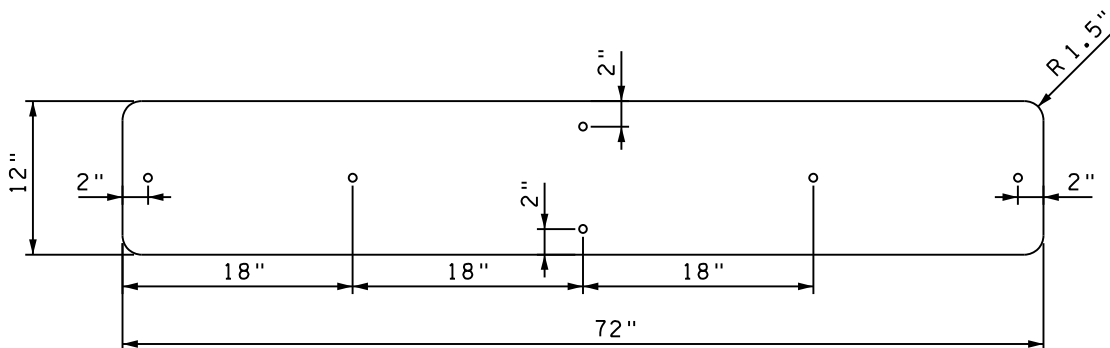

42" x 12" SIGN BLANK
WITH 3/8" HOLES

48" x 12" SIGN BLANK
WITH 3/8" HOLES

60" x 12" SIGN BLANK
WITH 3/8" HOLES

| | | | | |
|-----------------------------------|--|--|----------------------------|---|
| Date: April 16 2018 | ALL DIMENSIONS ARE IN (INCHES) | | NOT TO SCALE | |
| | CITY OF CEDAR RAPIDS Traffic Sign Detail Sign Fabrication | | Developed By: RGriffith | 1 |
| | | | Reviewed By: - | 3 |

66" x 12" SIGN BLANK
WITH 3/8" HOLES

72" x 12" SIGN BLANK
WITH 3/8" HOLES

| | | | | |
|-----------------------------------|--|--|----------------------------|---|
| Date: April 16 2018 | ALL DIMENSIONS ARE IN (INCHES) | | NOT TO SCALE | |
| | CITY OF CEDAR RAPIDS Traffic Sign Detail Sign Fabrication | | Developed By: RGriffith | 2 |
| Reviewed By: - | | | 3 | |

144" x 24" SIGN BLANK
NO HOLES

126" x 24" SIGN BLANK
NO HOLES

Date:
April 16
2018

ALL DIMENSIONS ARE IN (INCHES)

CITY OF CEDAR RAPIDS
Traffic Sign Detail
Sign Fabrication

NOT TO SCALE

Developed By:
RGriffith