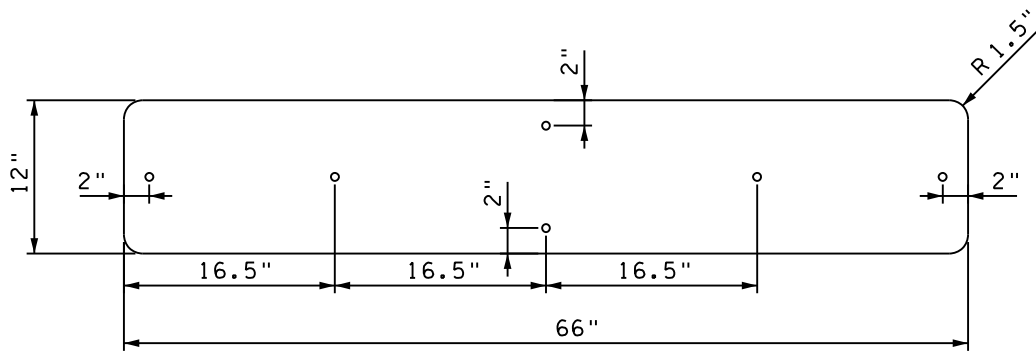

42" x 12" SIGN BLANK
WITH 3/8" HOLES

48" x 12" SIGN BLANK
WITH 3/8" HOLES

60" x 12" SIGN BLANK
WITH 3/8" HOLES

| | | | | |
|-----------------------------------|--|--|----------------------------|---|
| Date: April 16 2018 | ALL DIMENSIONS ARE IN (INCHES) | | NOT TO SCALE | |
| | CITY OF CEDAR RAPIDS Traffic Sign Detail Sign Fabrication | | Developed By: RGriffith | 1 |
| | | | Reviewed By: - | 3 |

66" x 12" SIGN BLANK
WITH 3/8" HOLES

72" x 12" SIGN BLANK
WITH 3/8" HOLES

| | | | | |
|-----------------------------------|--|--|----------------------------|---|
| Date: April 16 2018 | ALL DIMENSIONS ARE IN (INCHES) | | NOT TO SCALE | |
| | CITY OF CEDAR RAPIDS Traffic Sign Detail Sign Fabrication | | Developed By: RGriffith | 2 |
| Reviewed By: - | | | 3 | |

144" x 24" SIGN BLANK
NO HOLES

126" x 24" SIGN BLANK
NO HOLES

Date:
April 16
2018

ALL DIMENSIONS ARE IN (INCHES)

CITY OF CEDAR RAPIDS
Traffic Sign Detail
Sign Fabrication

NOT TO SCALE

Developed By:
RGriffith